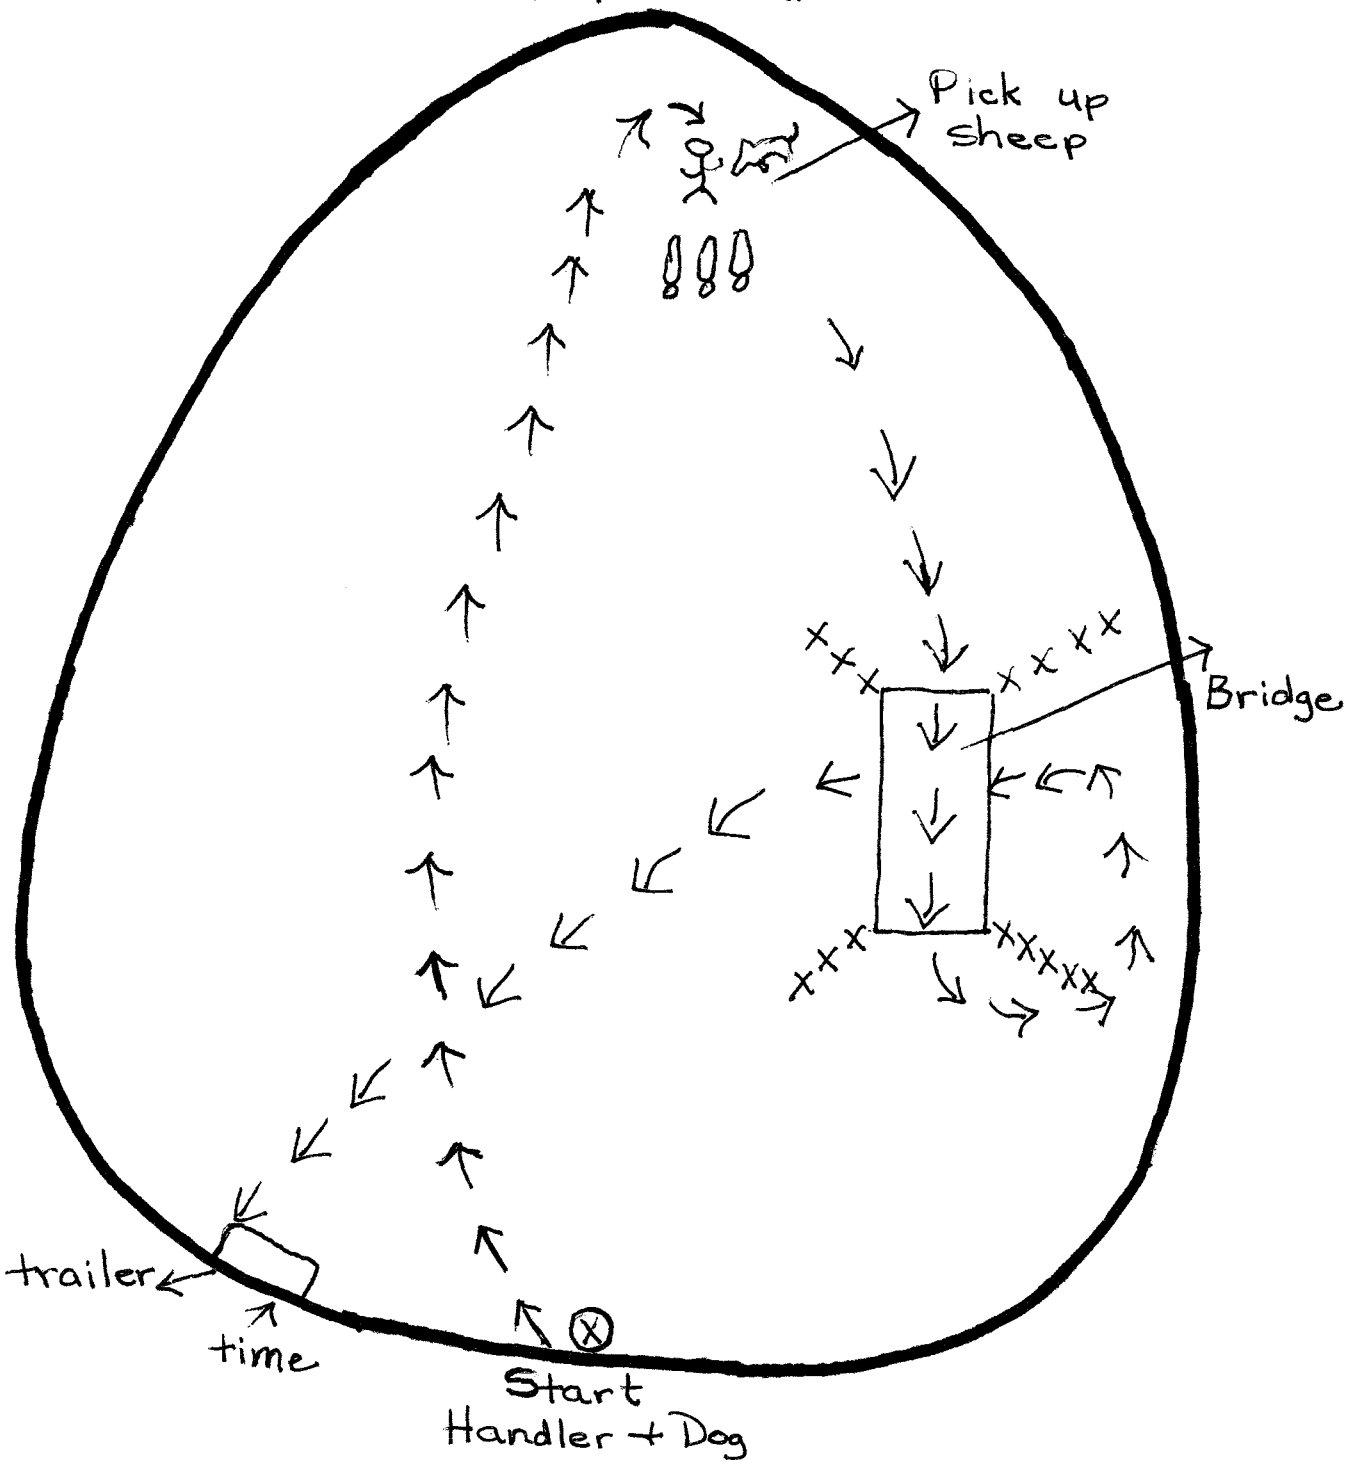

Course is an over and under the Bridge and then on to trailer to load.

sheep let out

Handler can send dog and go straight to Bridge if they want to.